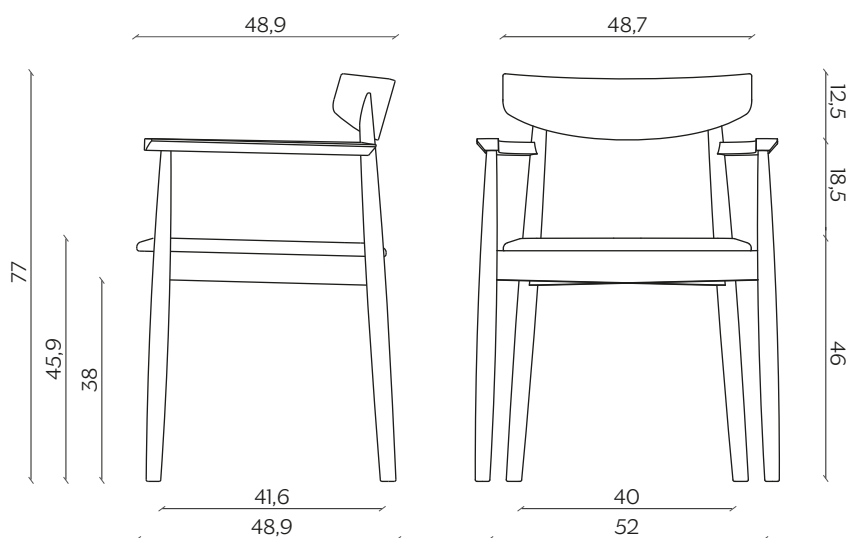

Parisian in character and drawing its inspiration from the traditional bistro chair, Claretta appears as a slender, impeccably groomed seat. The design is simple yet sports essential details, such as the assertive way in which the turned legs join the backrest, which tilts out slightly towards the top to guarantee the utmost comfort. Stackable up to a height of five, it is also available with armrests and in a stool version.

## DIMENSIONI | DIMENSIONS

lunghezza | width: 48,7 cm

larghezza | depth: 48,9 cm

altezza | height: 77 cm

altezza del sedile | seat height: 45,9 cm

impilabilità | stackability: sì (X4) | yes (X4)